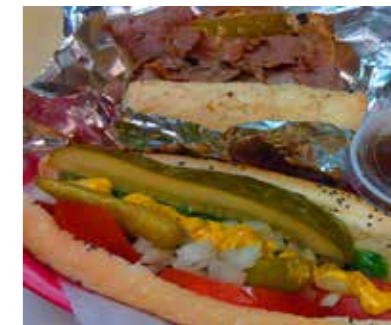

SAUSAGES

Classic Polish $6.95

Served in a poppy seed bun with bright green relish, and yellow mustard

Maxwell street Polish $6.95

Served in a poppy seed bun with caramelized grilled onions, 2 sport peppers, and yellow mustard

Wisconsin Bratwurst $6.95

Served on hoagie roll with onions, bell peppers/ or sauerkraut, and brown mustard

Italian Sausage $6.95

Served on hoagie roll with grilled onions, bell peppers, and Yellow mustard

Smoke Turkey Sausage

Served in a hoagie roll with coleslaw and BBQ sauce

Beef Kielbasa Sausage

Served in a hoagie roll with grilled onions, bell peppers and mustard.

Beef Smoke Sausage

Served in a hoagie roll with sweet relish and mustard.

SANDWICHES

Gyro Sandwich $7.55

Lamb & Beef Gyro meat wrapped in Pita bread with onions, tomatoes, tzatziki, sport peppers and Pickle spears on the side

JK's Cheese Steak $9.95

Roast beef piled high on a French Roll, onions, Bell peppers, and Swiss cheese, with Au ju on the side

Italian Beef $8.95

Piled high on French roll with Giardiniera Peppers and Au Ju on the side.

Add Mozzarella cheese for $1.50
Add an Italian sausage link for $3.50

Best of Both Worlds $10.55

1 Hotdog Chicago style, 1 Jr. Italian Beef (1/2 Sandwich), Hot Giardiniera and Au jus on the side

Chicken Wrap $8.45

Chicken wrapped in Spinach tortilla with Lettuce, Tomatoes and Ranch dressing

Chicken Quesadilla $7.95

12" Tomato Basil tortilla filled with cheddar cheese and chicken. Served with roasted salsa and sour cream.

SALADS

Caesar Salad $7.99

Romaine lettuce, Croutons, Parmesan Cheese and Caesar Dressing

Add Chicken for $3.50

Greek Salad $9.95

Romaine lettuce, Cucumbers, Olives, Feta cheese, Tomatoes, Onions, Oregano leaves and Greek dressing

Chef Salad $10.99